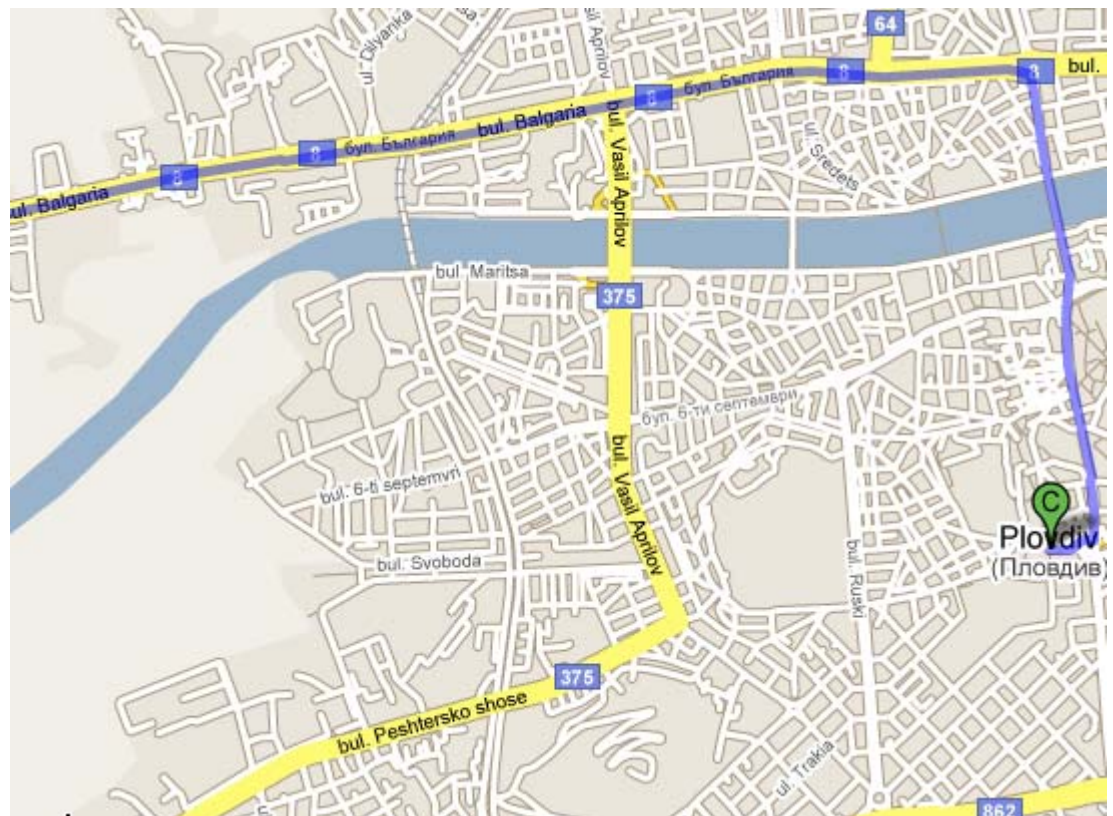

Dolna Banya to Plovdiv

Follow directions from Dolna Banya to Pazardzhik

When you arrive at Pazardzhik take left turning at big roundabout, go across the bridge and then right at next roundabout and follow the road through the City.

Stay on the same road all the way to Plovdiv

PLOVDIV – map shows directions to centre. You may want to park on the outskirts and taxi/bus into the centre.

Plovdiv