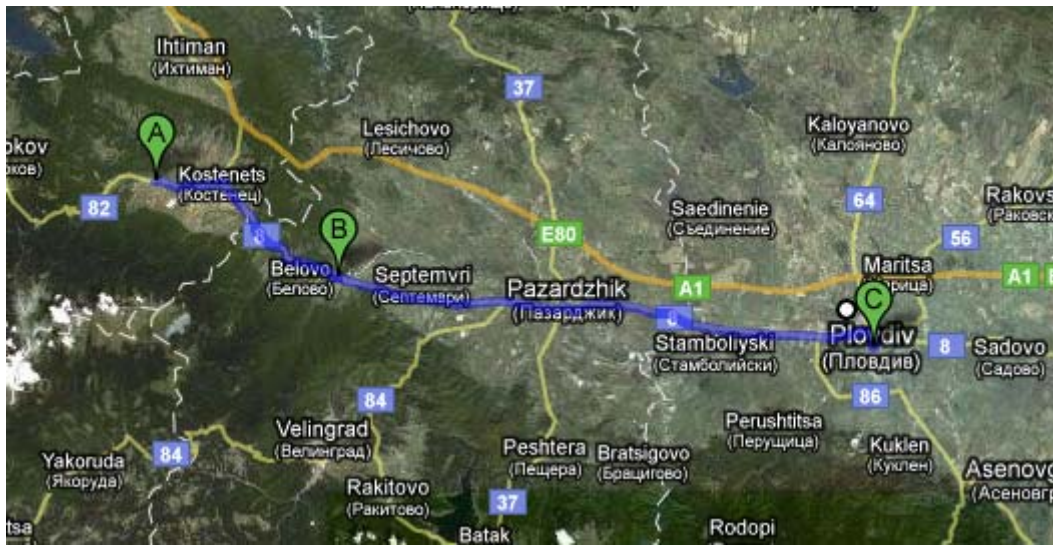

Dolna Banya to Plovdiv

Follow directions from Dolna Banya to Pazardzhik

When you arrive at Pazardzhik take left turning at big roundabout, go across the bridge and then right at next roundabout and follow the road through the City.

Stay on the same road all the way to Plovdiv

PLOVDIV – map shows directions to centre. You may want to park on the outskirts and taxi/bus into the centre.

Plovdiv